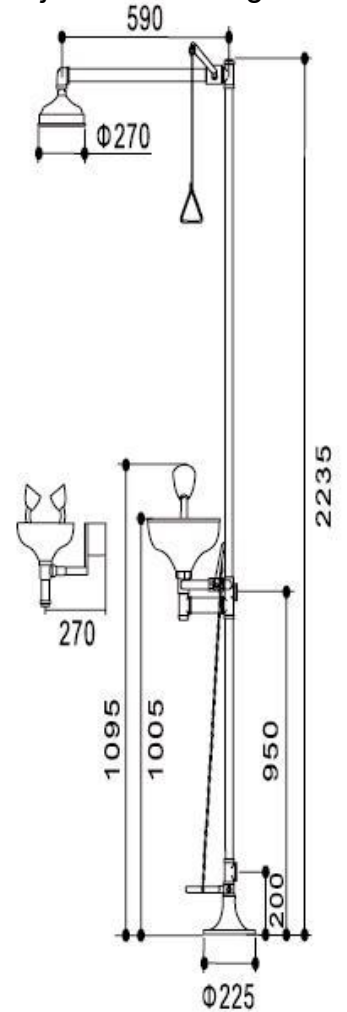

EW74_KC4Y

EW74_KC4R

Dimensions chart

Model	Color	Flow Rate L/min	Inlet	Outlet	Weight/kg	Suggested pressure /bar	Package (L*W*H/cm)
EW74_KC4Y	Yellow	11.4	1" to ½"	1"	14	3-6bar	150*32*31.5
EW74_KC4R	Red	11.4	1" to ½"	1"	14	3-6bar	150*32*31.5

EW75_KC18X

EW75_KC18Y

EW75_KC18R

Dimensions chart

Model	Color	Flow speed/ (L/min)	Inlet	Outlet	Weight/kg	Pressure/bar	Package (L*W*H/cm)
EW75_KC18X	Silver	Eye wash/10 Shower/80	1" to 1/2"	3.33cm	48	3-6bar	230*70*30
EW75_KC18Y	Yellow	Eyewash/10 Shower/80	1" to 1/2"	3.33cm	48	3-6bar	230*70*30
EW75_KC18R	Red	Eyewash/10 Shower/80	1" to 1/2"	3.33cm	48	3-6bar	230*70*30