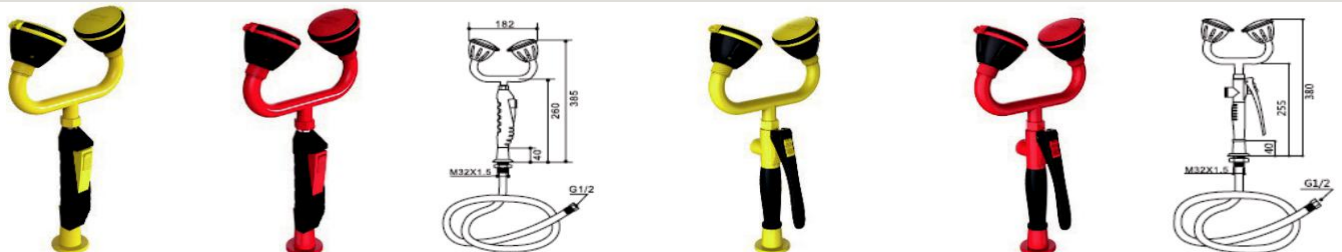

EW71_KC2-1Y EW71_KC2-1R EW71_KC2Y EW71_KC2R