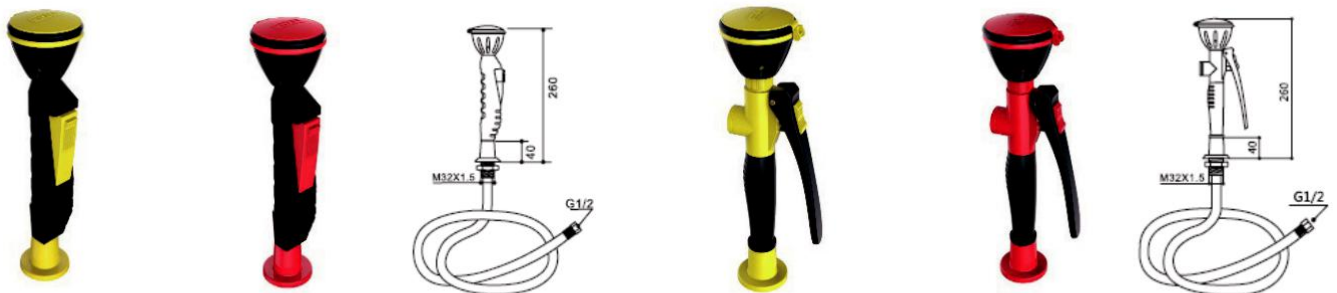

EW71_KC1-1Y EW71_KC1-1R EW71_KC1Y EW71_KC1R