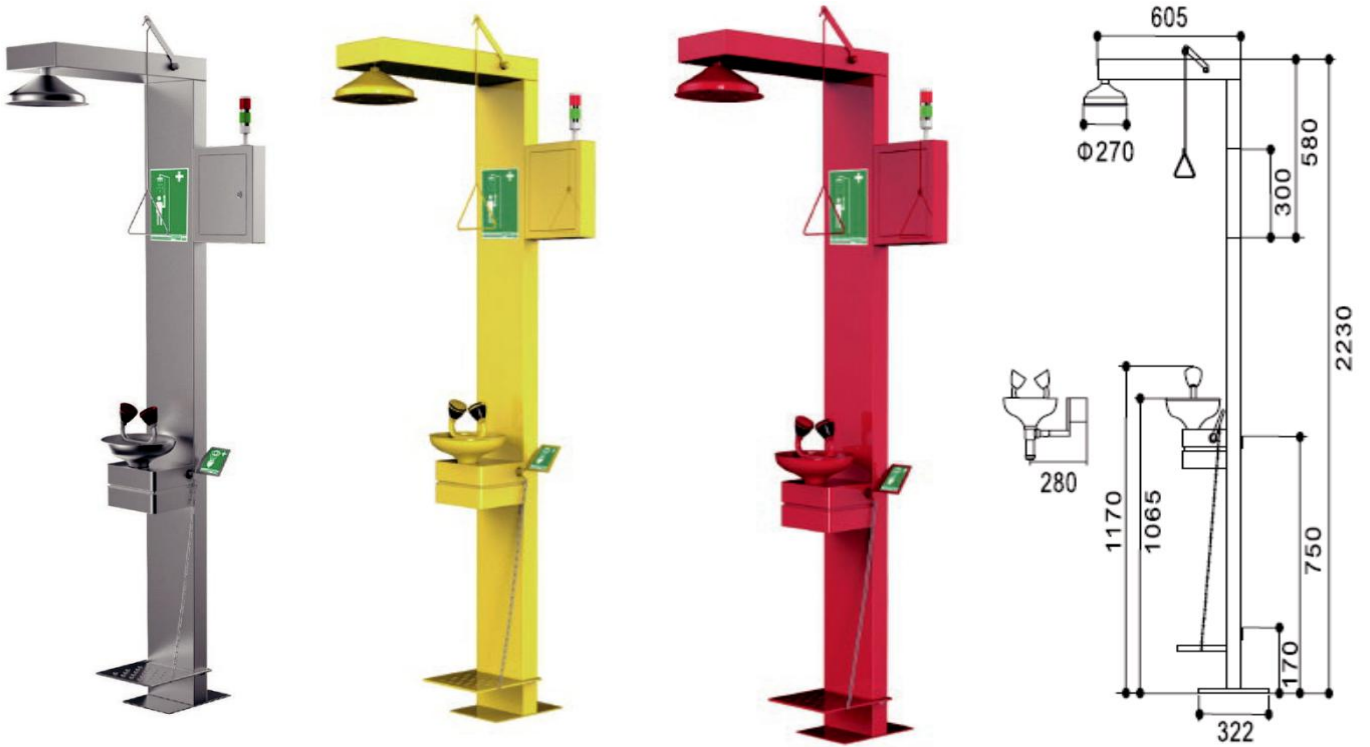

EW74_KC4Y

EW74_KC4R

Dimensions chart

Model	Color	Flow Rate L/min	Inlet	Outlet	Weight/kg	Suggested pressure /bar	Package (L*W*H/cm)
EW74_KC4Y	Yellow	11.4	1" to ½"	1"	14	3-6bar	150*32*31.5
EW74_KC4R	Red	11.4	1" to ½"	1"	14	3-6bar	150*32*31.5

EW75_KC18X

EW75_KC18Y

EW75_KC18R

Dimensions chart

Model	Color	Flow speed/ (L/min)	Inlet	Outlet	Weight/kg	Pressure/bar	Package (L*W*H/cm)
EW75_KC18X	Silver	Eye wash/10 Shower/80	1" to 1/2"	3.33cm	48	3-6bar	230*70*30
EW75_KC18Y	Yellow	Eyewash/10 Shower/80	1" to 1/2"	3.33cm	48	3-6bar	230*70*30
EW75_KC18R	Red	Eyewash/10 Shower/80	1" to 1/2"	3.33cm	48	3-6bar	230*70*30