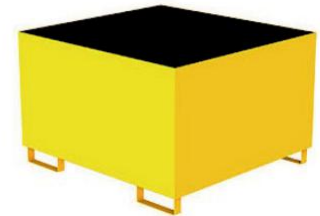

Model: ACP88048
Color: White
Size: 180*109*46cm
Weight: 96kg/pcs
Materials: PP

Tray and Platform Series

PLP102

PLT102

PLT104

Polyethylene Leakage Platform

Model	PLP101	PLP102	PLP104
Number of 200L-barrel	1	2	4
Leakage volume Gallon/Liter	11/42	21/80	40/150
Weight/kg	22	17	32
Load-bearing/kg	600	1500	2500
Shape size/cm	15*68*68	15*130*68	15*130*130

Model:SLT302

Model:SLT304

Model:SLT314

Steel Leakage Tray

Model	SLT301	SLT302	SLT303	SLT304	SLT304H
Number of 200L-barrel	1	2	3	4	4
Leakage volume Gallon/Liter	54/205	54/207	56/211	55/210	55/210
Load-bearing/kg	1000	2000	2700	3500	3500
Shape size/cm	54*82*82	33*128*82	260*200.5*82	260*128*128	254.6*200.5*82