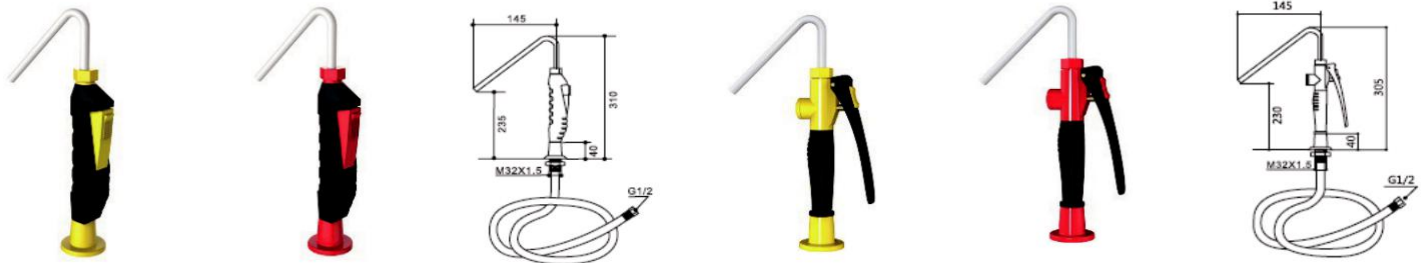

SIWA®

To be safer and more valuable.

LSS

Drench Hose

Drench hose units are for deck mounting. Ideal for rinsing any part of user's eye, face or body. Under ANSI Z358.1-2014, drench hose units supplement, but do not replace, other types of emergency equipment.

- To meet the standard of Emergency Eyewash and Shower Equipment in ANSI Z358.1-2014 and AS4775-2007;
- Single or double spray head is optional, which has dust cover;
- Forged brass squeeze valve activated by plastic lever handle. Valve has replaceable stainless steel seat for exceptional durability. Valve closes when lever handle is released.
- 1.5m soft PVC tube wrapped by PE film relief from rust and leakage, and internal filter to remove impurities from the water flow.
- Spray heads provide even, continued and comfortable fluid to irrigate the eye;
- Eye wash exceeds minimum water flow of 0.4GPM(1.5LPM) at 210kPa (30psi);
- Deck flange for countertop mounting, flange has a position to fix the unit