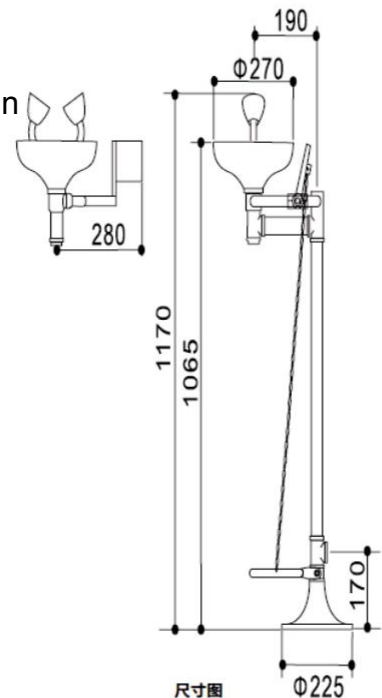

Dimensions chart